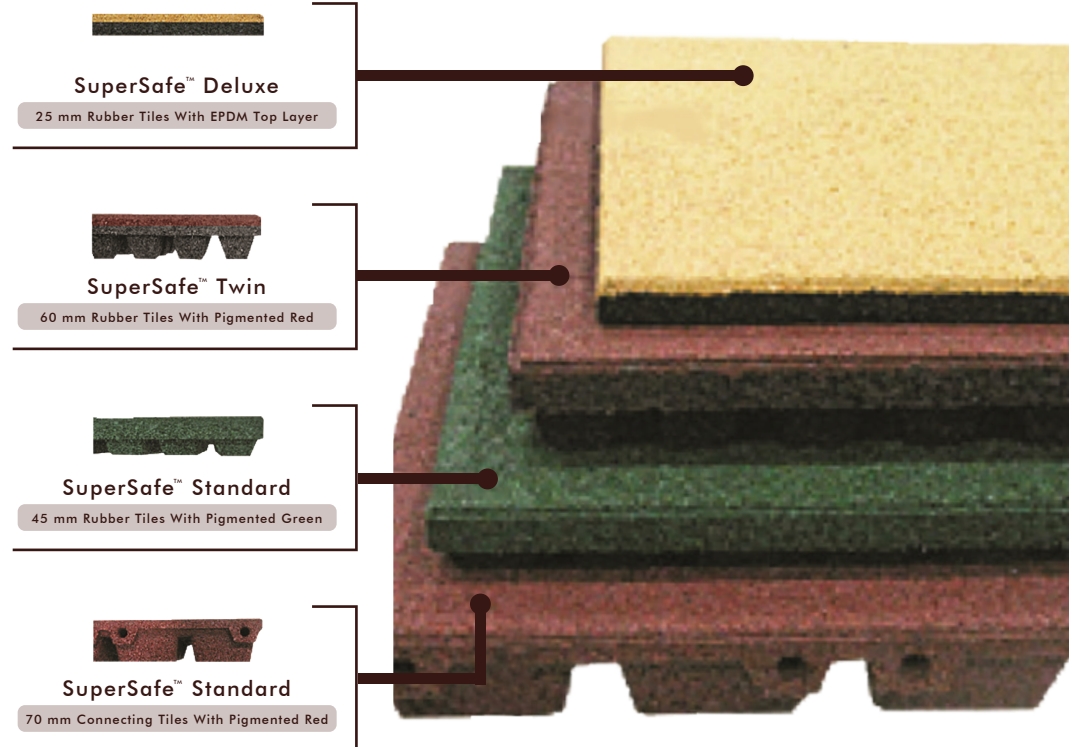

SPECIFICATION

Name	Fine Surface / Normal Surface Rubber Tiles
Dimension	500 mm X 500 mm
Thickness Available	25 mm

SPECIFICATION

Name	Interlock Rubber Tiles
Dimension	500 mm X 500 mm
Thickness Available	10 mm

MAINTENANCE

Rubber flooring is very easy to care for. Cleaning rubber flooring generally requires no more than a damp mop (never wet). If you use a cleaning product, check it out with the manufacturer first, as harsh detergents can damage some flooring. Synthetic rubber flooring is generally more stain-resistant than natural rubber. Some types can be polished with a water-soluble wax to make it more resistant to damage and discoloration, but wax must be stripped and reapplied periodically, creating its own maintenance needs.

COMMON APPLICATION

AVAILABE COLOR

BOOKLET