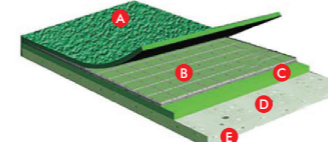

A-23145

- A Crystal Sand PVC Wear Layer
- B Non Woven Glass Fiber Polyester Mesh Layer
- C PVC Reinforce Layer
- D Reinforce Forming Buffer Layer
- E Alite Adsorptive Prevent Movement Bottom Layer

BENEFITS

- BWF approved surface.
- Professional competition surface patent.
- Excellent wear resistance, slip resistance.
- Used for both of competition and training.