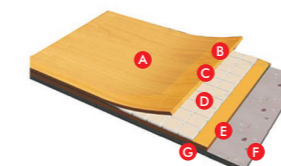

BENEFITS

- Appearance patent.
- Excellent wear resistance, slip resistance.
- Outstanding quality with favorable price.

A-23145

- A Crystal Sand PVC Wear Layer
- B Non Woven Glass Fiber Polyester Mesh Layer
- C PVC Reinforce Layer
- D Reinforce Forming Buffer Layer
- E Alite Adsorptive Prevent Movement Bottom Layer

BENEFITS

- BWF approved surface.
- Professional competition surface patent.
- Excellent wear resistance, slip resistance.
- Used for both of competition and training.

A-65145

- A Super PVC Transparent Wear Layer
- B PVC Reinforce Wear Layer
- C PVC Reinforce Layer
- D Non Woven Glass Fiber Polyester Mesh Layer
- E PVC Reinforce Layer
- F Reinforce Forming Buffer Layer
- G Enlio Adsorptive Prevent Movement Bottom Layer

BENEFITS

- 100% super PVC transparent wear layer.
- Double density foaming buffer layer, good foot feels.
- Excellent wear resistance, slip resistance.
- Outstanding shock absorption, energy return, ball bounce and ball speed.
- Multipurpose floor, can be used in Basketball, Gym, Multipurpose Court, etc.