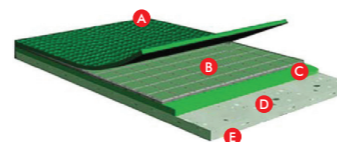

AVAILABLE COLOR

A-21145

A-23145

A-65145

COMMON APPLICATION

FEATURE

A-21145

- A Snake-Skin PVC Wear Layer
- B Non Woven Polyester Mesh Layer
- C PVC Reinforce Wear Layer
- D High Density PVC Forming Buffer
- E Enlio Adsorptive Prevent Movement Bottom Layer